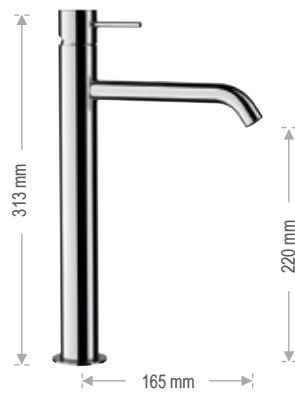

### SIMBOLOGIE - SYMBOLOGY:

Con scarico con Troppo Pieno  
With waste with Overflow

Senza scarico  
Without waste

Con Click-Clack con Troppo Pieno  
With Click-Clack with Overflow

Proporzione perfetta.  
The right proportion.

Con Kit Doccia e flessibile lungo: 120, 150 o 200 cm  
With Shower Kit and flexible long: 120, 150, 200 cm

Doccetta Anticalcare  
Anti-limestone Hand Shower

Lavello sottofinestra con canna girevole  
Sink mixer, with under window movable spout

Canna alta girevole  
High movable spout.

Canna girevole  
Movable spout.

REMER  
MADE IN ITALY

## Lavabi e Bidet Washbasins and Bidet

**X 10**  
Miscelatore monocomando lavabo.  
Single-lever basin mixer.

**X 11**  
Miscelatore monocomando lavabo.  
Single-lever basin mixer.

**X 10L XL**  
Miscelatore monocomando lavabo.  
Single-lever basin mixer.