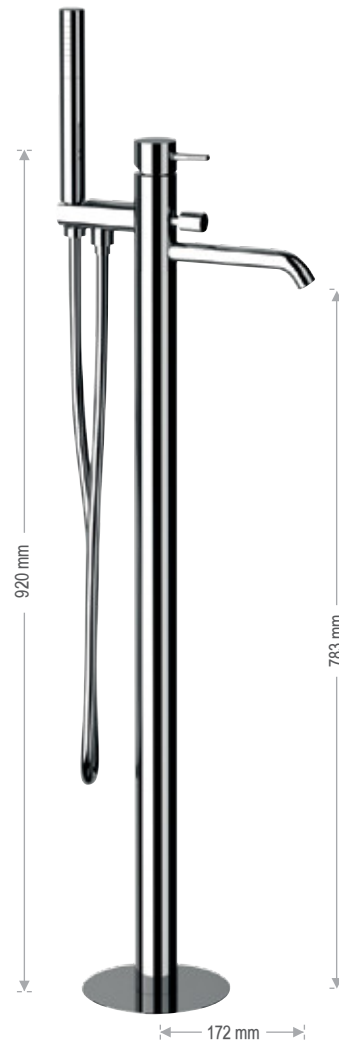

Canna alta girevole  
High movable spout.

Canna girevole  
Movable spout.

REMER  
MADE IN ITALY

## Bocche ed Incassi Doccia Spout and Built-in Mixers

**91 X**  
Bocca incasso.  
Built-in spout.

**X 30 L**  
Miscelatore doccia incasso.  
Built-in shower mixer.

**X 09 L**  
Miscelatore doccia incasso con deviatore.  
Built-in bath/shower mixer with diverter.

## Miscelatori Vasca e Doccia Shower and Bath Mixers

**X 31**  
Monocomando doccia esterno senza kit doccia.  
Exposed shower mixer without shower kit.

**X 39**  
Monocomando doccia esterno con kit doccia.  
Exposed shower mixer with shower kit.

**X 05**  
Miscelatore vasca esterno senza kit doccia.  
Exposed bath mixer without shower kit

**X 02**  
Miscelatore vasca esterno con kit doccia, flessibile  
150 cm.  
Exposed bath mixer with shower kit, flexible 150 cm.