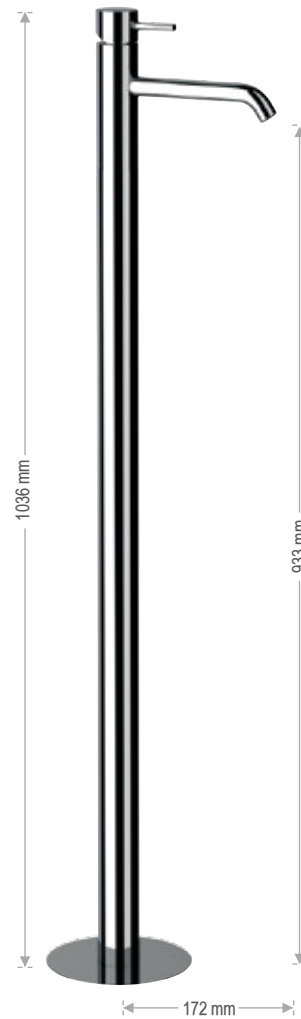

## TECHNICAL CHARACTERISTICS:

*The series is equipped with ceramic cartridge, Ø 25 mm, produced by S.T.S.R. - Research Development Technical Office - [www.stsr.it](http://www.stsr.it)*

Canna alta girevole  
High movable spout.

Canna girevole  
Movable spout.

REMER  
MADE IN ITALY

## Lavabi e Bidet Washbasins and Bidet

**X 10**  
Miscelatore monocomando lavabo.  
Single-lever basin mixer.

**X 11**  
Miscelatore monocomando lavabo.  
Single-lever basin mixer.

**X 10L XL**  
Miscelatore monocomando lavabo.  
Single-lever basin mixer.

**X 11L XL**  
Miscelatore monocomando lavabo.  
Single-lever basin mixer.

**X 18**  
Miscelatore monocomando  
lavabo da pavimento.  
Single-lever mixer floor  
mounting.

**X 15**  
 Miscelatore monocomando a incasso per lavabo,  
 con piastra rettangolare in ottone cromato.  
 Single-lever built-in basin mixer, with rectangular wall  
 flange in chrome plated brass.